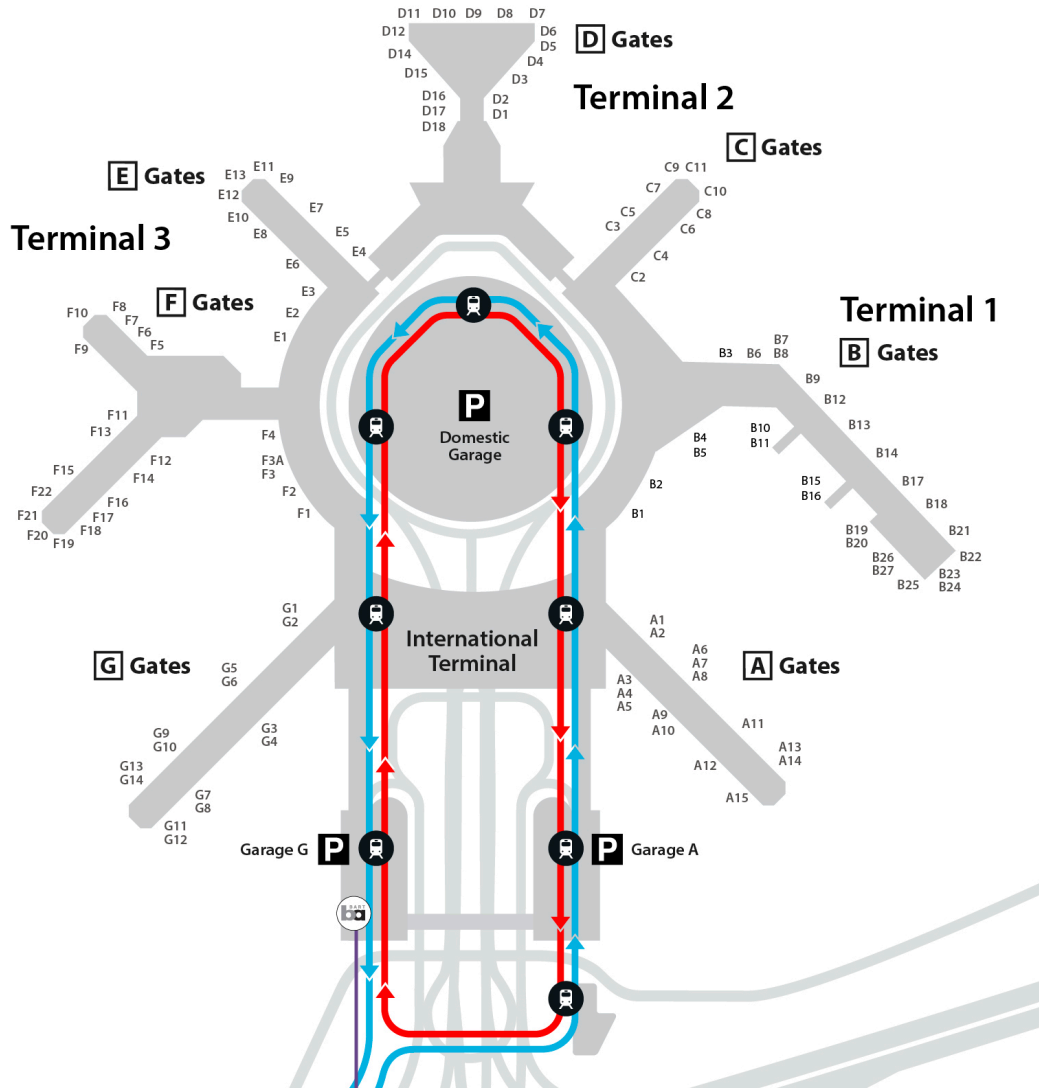

Temporary Shuttle Schedule effective December 18th, 2021

Vagabond Inn	Terminal 1	Terminal 2	Terminal 3	International Terminal
4:05 AM	4:18 AM	4:20 AM	4:22 AM	4:27 AM
4:50 AM	5:03 AM	5:05 AM	5:07 AM	5:12 AM
5:35 AM	5:48 AM	5:50 AM	5:52 AM	5:57 AM
6:20 AM	6:33 AM	6:35 AM	6:37 AM	6:42 AM
7:05 AM	7:18 AM	7:20 AM	7:22 AM	7:27 AM
7:50 AM	8:03 AM	8:05 AM	8:07 AM	8:12 AM
8:35 AM	8:48 AM	8:50 AM	8:52 AM	8:57 AM
9:20 AM	9:33 AM	9:35 AM	9:37 AM	9:42 AM
10:05 AM	10:18 AM	10:20 AM	10:22 AM	10:27 AM
10:50 AM	11:03 AM	11:05 AM	11:07 AM	11:12 AM
11:35 AM	11:48 AM	11:50 AM	11:52 AM	11:57 AM

SFO Map

Terminal 1: American Airlines, jetBlue, Southwest Domestic traffic
 Terminal 2: Alaska & Delta Domestic
 Terminal 3: United Domestic

International Terminal: Frontier, Hawaiian, Sun Country, West Jet, and all international